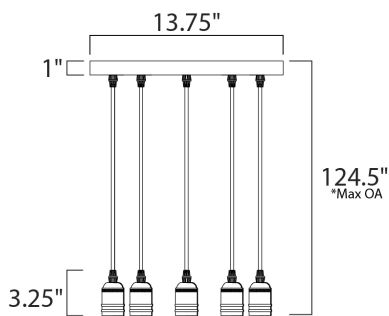

*max overall height

MEASUREMENTS

- DIMENSION : 13.75" L x 13.75" W x 3.25" H
- MAX OAH : 124.5" OAH
- CANOPY : 13.75" W x 1" H x 13.75" L
- HANGING WEIGHT : 5.5 lb
- WIRE LENGTH : 120"

LAMPING

- INPUT VOLTAGE : 120V
- BULB : 5 x 60W Incandescent E26 Medium , 300W Total
- BULB INCLUDED : (Not Included)
- DIMMABLE : Yes

FINISHES OPTION

Black / Antique Brass (BKAB)

MATERIAL

Steel, Aluminum

RATINGS

cETLus
Dry Location

ADDITIONAL

SLOPE: 120
OPERATING TEMPERATURE:
-20°C (-4°F), 40°C (104°F)